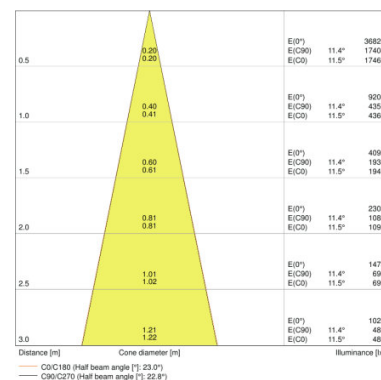

TRACK SP D75 25 W 4000 K 90RA NFL WT

TRACK SP D75 25 W 4000 K 90RA NFL GY

EQUIPMENT / ACCESSORIES

- Accessory reflectors with 15° or 38° beam angle available

APPLICATION ADVICE

For more detailed application information and graphics please see product datasheet.

LOGISTICAL DATA

Product code	Product description	Packaging unit (Pieces/Unit)	Dimensions (length x width x height)	Volume	Gross weight
4058075113442	TRACK SP D75 25 W 3000 K 90RA NFL WT	Shipping carton box 4	375 mm x 110 mm x 295 mm	12.17 dm³	3557.00 g
4058075113466	TRACK SP D75 25 W 4000 K 90RA NFL WT	Shipping carton box 4	375 mm x 110 mm x 295 mm	12.17 dm³	3557.00 g