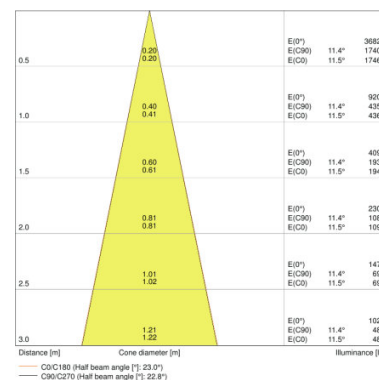

TRACK SP D75 25 W 3000 K 90RA NFL BK