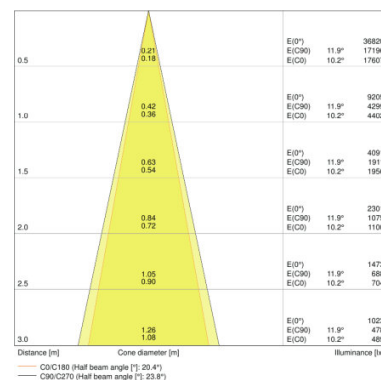

TRACK SP D75 25 W 3000 K 90RA NFL BK