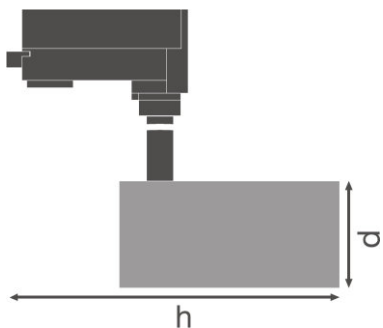

TRACK SP D75 25 W 3000 K 90RA NFL BK