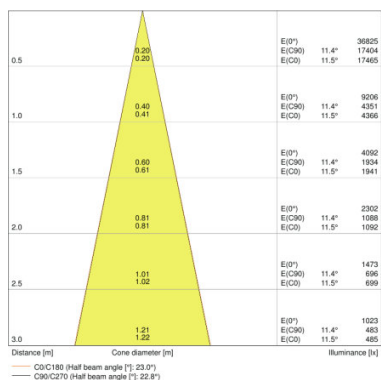

¹⁾ Available from July 2018

TRACK SP D75 25 W 3000 K 90RA NFL WT

TRACK SP D75 25 W 4000 K 90RA NFL WT

TRACK SP D75 25 W 3000 K 90RA NFL BK

TRACK SP D75 25 W 3000 K 90RA NFL WT, TRACK SP D75 25 W 4000 K 90RA NFL WT, TRACK SP D75 25 W 3000 K 90RA NFL BK, TRACK SP D75 25 W 4000 K 90RA NFL BK, TRACK SP D75 25 W 3000 K 90RA NFL GY, TRACK SP D75 25 W 4000 K 90RA NFL GY