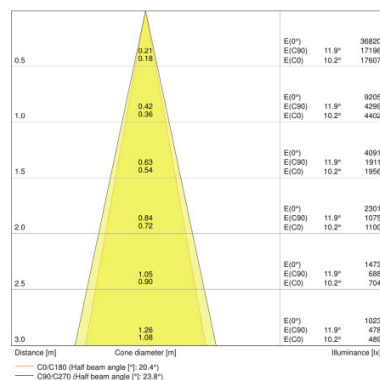

TRACK SP D75 25 W 3000 K 90RA NFL WT

TRACK SP D75 25 W 3000 K 90RA NFL GY